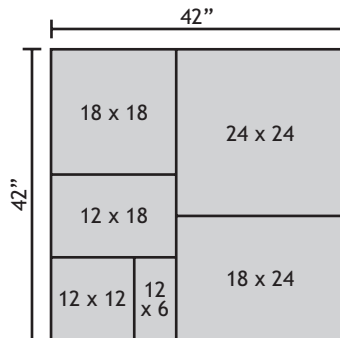

ROSETTA®

DIMENSIONAL FLAGSTONE

PATIO LAYOUT

PRODUCT FEATURES

- Authentic, natural slate texture.
- 6 unique shapes and 24 unique textures.
- All sizes contained on one pallet.
- Uniform thickness and accurate dimensions.
- Fast and easy installation.

PALLET INFORMATION

- 98 Sq. Ft. per Pallet
- 2,350 Lbs. per Pallet
- 8 Layers per Pallet
- 1 Layer = 1 Pattern

WALKWAY LAYOUT

CROSS SECTION

**Dimensional Flagstone is supplied unsealed from the factory. A quality sealer should be applied to the surface after installation to protect the premium surface of the pavers.*