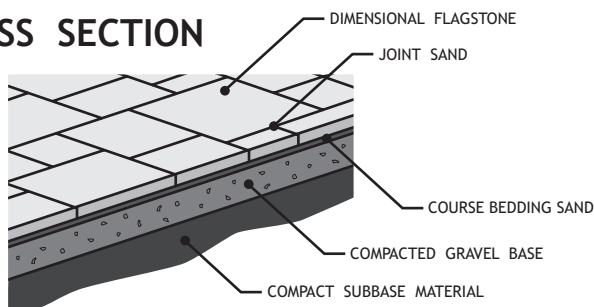

ROSETTA®

DIMENSIONAL FLAGSTONE

PATIO LAYOUT

PRODUCT FEATURES

- Authentic, natural slate texture.
- 6 unique shapes and 24 unique textures.
- All sizes contained on one pallet.
- Uniform thickness and accurate dimensions.
- Fast and easy installation.

PALLET INFORMATION

- 98 Sq. Ft. per Pallet
- 2,350 Lbs. per Pallet
- 8 Layers per Pallet
- 1 Layer = 1 Pattern

WALKWAY LAYOUT

CROSS SECTION

**Dimensional Flagstone is supplied unsealed from the factory. A quality sealer should be applied to the surface after installation to protect the premium surface of the pavers.*